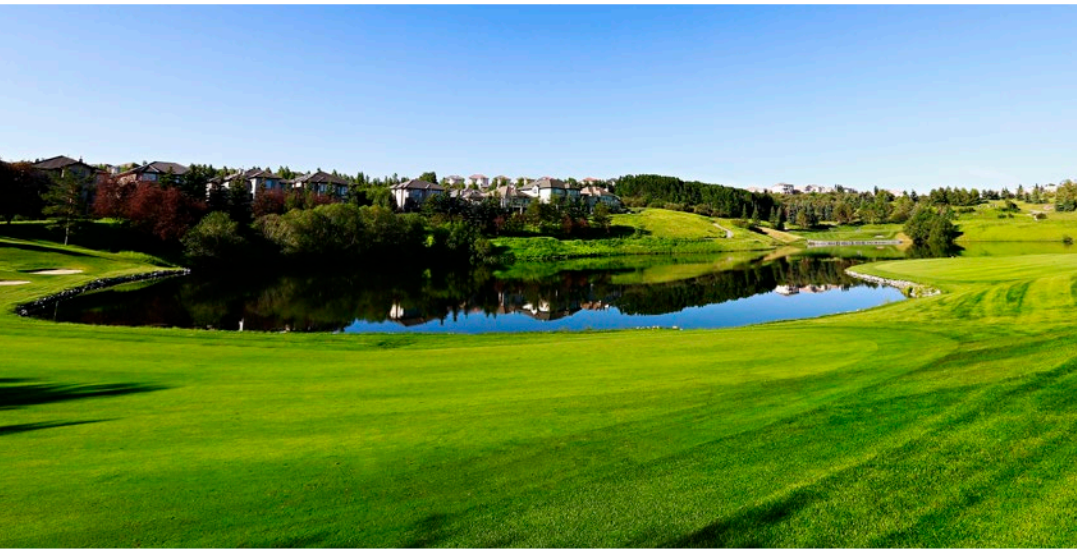

THE HAMPTONS
Golf Club

REGULAR MEMBERSHIP

All the benefits and refundable too

Enjoy all the benefits of a full membership with the assurance of it being refundable. Nestled in the premier NW community of the Hamptons, you'll enjoy an unparalleled playing experience and sense of belonging. Plus, with multiple dues options, you'll find the perfect fit for you and your family.

- \$12,900 price includes 2020 primary dues (\$4,275)
- Multiple dues options: Family passholder, corporate
- Refundable deposit
- Transferable to children and grandchildren
- Includes play at reciprocal clubs (Mickelson National, Bearspaw, Heritage Pointe and Springbank Links) for no green fee