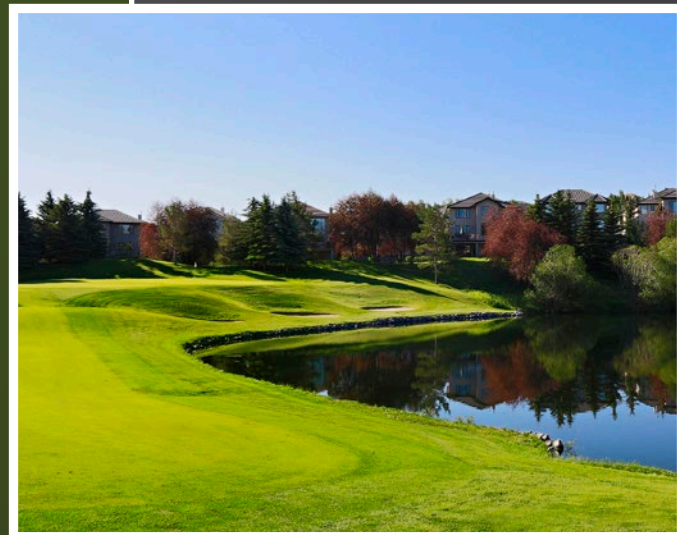

THE HAMPTONS
Golf Club

NON-REFUNDABLE MEMBERSHIP

Simple and easy

Nestled in the premier NW community of the Hamptons, you'll enjoy an unparalleled playing experience which is pleasantly challenging each, and every round. With gorgeous grounds that exceed expectations, a beautiful clubhouse with awe-inspiring views and personalized service and attention, you'll feel right at home.

Join for only \$7,000!

- Includes primary dues in 2020
- Multiple dues options: Family, passes
- Transferable to children and grandchildren
- Includes play at reciprocal clubs (Mickelson National, Bearspaw, Heritage Pointe and Springbank Links) for no green fee
- Join before July 15th and receive a \$500 F&B credit
- Join now and receive prorated dues for the remainder of the season.